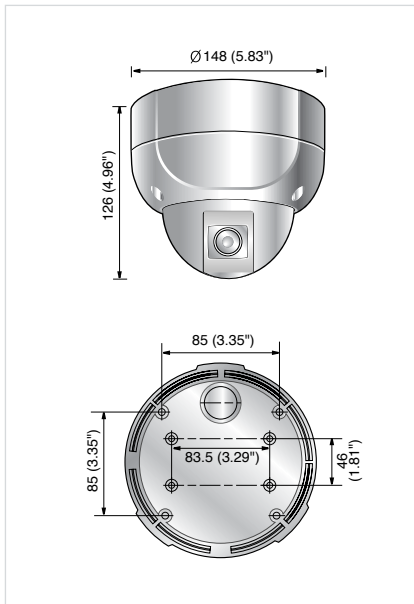

Dimensions

Unit : mm (inch)

The Eco mark represents Samsung Techwin's will to create environment-friendly products, and indicates that the product satisfies the EU RoHS Directive.