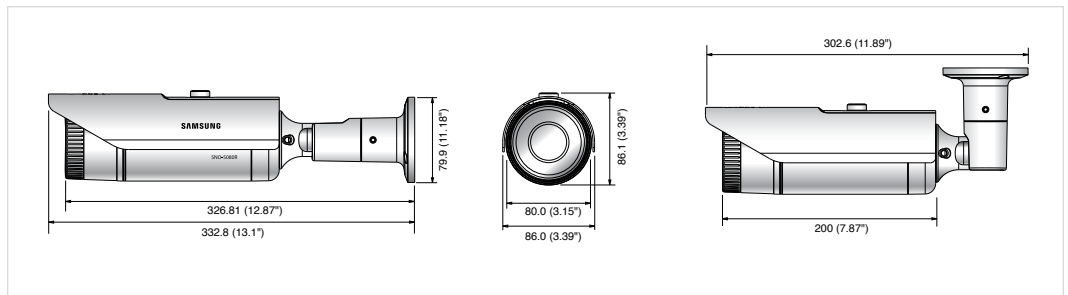

Dimensions

Unit : mm (inch)

The Eco mark represents Samsung Techwin's will to create environment-friendly products, and indicates that the product satisfies the EU RoHS Directive.

Design and specifications are subject to change without notice.

SAMSUNG TECHWIN CO., LTD.

701, Sampyeong-dong, Bundang-gu, Seongnam-si, Gyeonggi-do Korea 463-400
Tel : +82-70-7147-8741~8749, 8752~8760 Fax : +82-31-8018-3745
www.samsungsecurity.com www.samsungcctv.com

SAMSUNG TECHWIN AMERICA INC.

SAMSUNG TECHWIN EUROPE LTD.

■ DISTRIBUTED BY