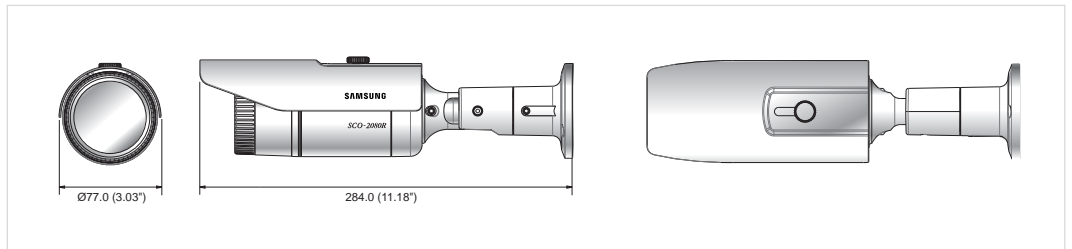

Dimensions

Unit : mm (inch)